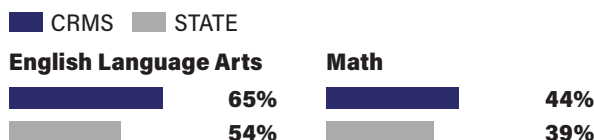

WELCHES MIDDLE SCHOOL

ENROLLMENT 19-20: **99** 18-19: **99**

40%
FREE & REDUCED
PRICE LUNCH

ELEMENTARY SCHOOL GRADES K-5

FIRWOOD ELEMENTARY

FES STATE

ENROLLMENT 19-20: **460** 18-19: **433**

41%
FREE & REDUCED PRICE LUNCH