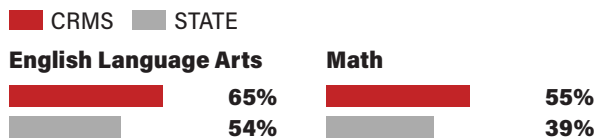

MIDDLE SCHOOL GRADES 6-8

BORING MIDDLE SCHOOL

ENROLLMENT 19-20: **457** 18-19: **450**

34%
FREE & REDUCED
PRICE LUNCH

CEDAR RIDGE MIDDLE SCHOOL

ENROLLMENT 19-20: **468** 18-19: **409**

41%
FREE & REDUCED
PRICE LUNCH

WELCHES MIDDLE SCHOOL

ENROLLMENT 19-20: **99** 18-19: **99**

40%
FREE & REDUCED
PRICE LUNCH

ELEMENTARY SCHOOL GRADES K-5

FIRWOOD ELEMENTARY

FES STATE

ENROLLMENT 19-20: **460** 18-19: **433**

41%
FREE & REDUCED PRICE LUNCH