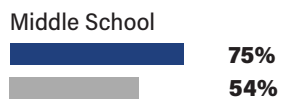

OREGON TRAIL ACADEMY

OTA STATE