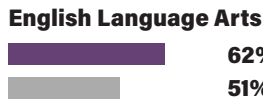

WELCHES MIDDLE SCHOOL

ENROLLMENT 19-20: **99** 18-19: **99**

40%
FREE & REDUCED
PRICE LUNCH

ELEMENTARY SCHOOL GRADES K-5

FIRWOOD ELEMENTARY

FES STATE

ENROLLMENT 19-20: **460** 18-19: **433**

41%
FREE & REDUCED PRICE LUNCH

KELSO ELEMENTARY

KES STATE

ENROLLMENT 19-20: **384** 18-19: **352**

41%
FREE & REDUCED PRICE LUNCH

NAAS ELEMENTARY

NES STATE

ENROLLMENT 19-20: **422** 18-19: **396**

40%
FREE & REDUCED PRICE LUNCH

SANDY GRADE

SGS STATE

ENROLLMENT 19-20: **364** 18-19: **361**

52%
FREE & REDUCED PRICE LUNCH

WELCHES ELEMENTARY

NES STATE

ENROLLMENT 19-20: **203** 18-19: **212**

40%
FREE & REDUCED PRICE LUNCH