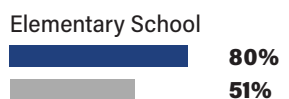

OREGON TRAIL ACADEMY

OTA STATE