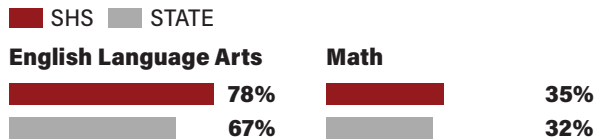

SANDY HIGH SCHOOL

18-19 ENROLLMENT REG: **1368** CTE: **584**

83%
ON TRACK
TO GRADUATE

32%
FREE & REDUCED
PRICE LUNCH