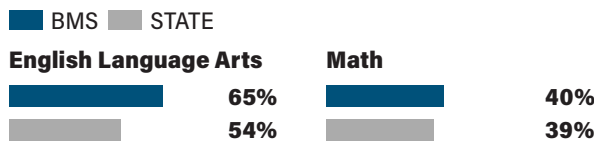

BORING MIDDLE SCHOOL

ENROLLMENT 19-20: **457** 18-19: **450**

34%
FREE & REDUCED
PRICE LUNCH